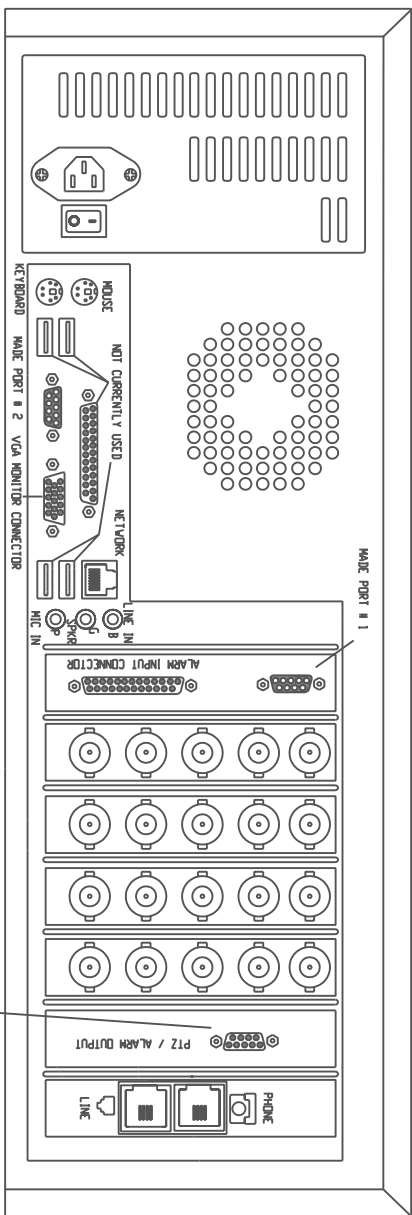

NOTES:

- * THE P/T/Z - ALARM OUTPUT CABLE IS PROVIDED TO ENSURE EASE OF CONNECTION TO THE IMAGE VAULT DVR.
- * THE INCIDENT OUTPUT IS A MOMENTARY, NORMALLY OPEN DRY CONTACT. IT IS TRIGGERED FOR APPROXIMATELY 1 SECOND WHEN THE PROGRAMMED CRITERIA ARE MET.
- * THE INCIDENT ALARM IS PROGRAMMABLE AND CAN BE TRIGGERED BY SEVERAL VARIABLES - PLEASE REFER TO THE USERS MANUAL.
- * THE WATCHDOG OUTPUT IS A NORMALLY CLOSED, DRY CONTACT THAT GOES OPEN ON FAIL.
- * THE WATCHDOG OUTPUT FOLLOWS THE FAULT CONDITION, IT IS TRIGGERED WHEN THE IMAGE VAULT LOSES POWER OR WHEN THE SOFTWARE AND THE CAPTURE CARDS STOP COMMUNICATING.
- * THE WATCHDOG OUTPUT IS A FIXED OUTPUT THAT IS NOT PROGRAMMABLE. IT IS ALWAYS ENABLED.
- * PLEASE REFER TO 'OUTPUT CONTACT INFORMATION' TABLE. THIS TABLE SHOWS THE ELECTRICAL LIMITS OF THE OUTPUTS. ***** EXCEEDING THESE RATINGS WILL DAMAGE THE IMAGE VAULT AND MAY VOID THE WARRANTY*****
- * THE P/T/Z CONNECTION IS USED FOR PELCO, PANASONIC, KALATEL, OR SENSORMATIC CAMERAS.
- * PLEASE FOLLOW THE P/T/Z MANUFACTURERS CONNECTION RECOMMENDATIONS.
- * THE IMAGE VAULT P/T/Z INTERFACE IS NOT COMPATIBLE WITH BI-DIRECTIONAL DATA.
- *** PLEASE REFER TO THE USERS MANUAL *****
- * ONCE ALL OF THE CONNECTIONS ARE MADE, THE DVR STILL NEEDS TO BE CONFIGURED - GOTO THE "STATUS" MENU, AND SELECT "ALARM OUTPUT SETUP"
- * AFTER DEFINING THE TRIGGERING EVENTS FOR THE INCIDENT OUTPUT, BE SURE TO SELECT THE "ASSERT ELECTRICAL CONTACT" CHECK BOX.
- * THERE IS A "TEST CURRENT EVENT" BUTTON AT THE BOTTOM OF THIS SCREEN. PRIOR TO THIS BUTTON FUNCTIONING YOU MUST FIRST SAVE THE EVENT AND THEN REOPEN THE WINDOW TO TEST.

IMAGE VAULT DVR

TO IMAGE VAULT PTZ / ALARM OUTPUT

IV-PTZAOC
(DB9 MALE)

OUTPUT CONTACT INFORMATION

Relay contact specifications are for 30 VAC/DC, 1A, power limited, circuits only.

***** EXCEEDING THESE RATINGS WILL DAMAGE THE IMAGE VAULT AND MAY VOID THE WARRANTY*****