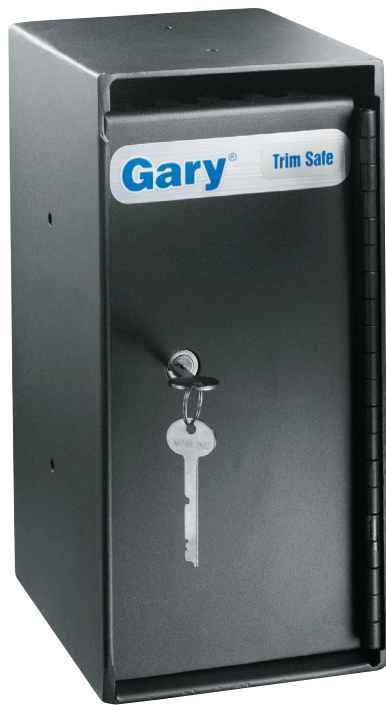

# Gary<sup>®</sup>

### MS1206 MINIATURE TRIM SAFE

#### ABOUT THE MS1206

This miniature drop safe container can easily be mounted under a counter or almost anywhere. The hinged door is key operated and features a 3/4 inch drop slot with an anti-fish baffle.